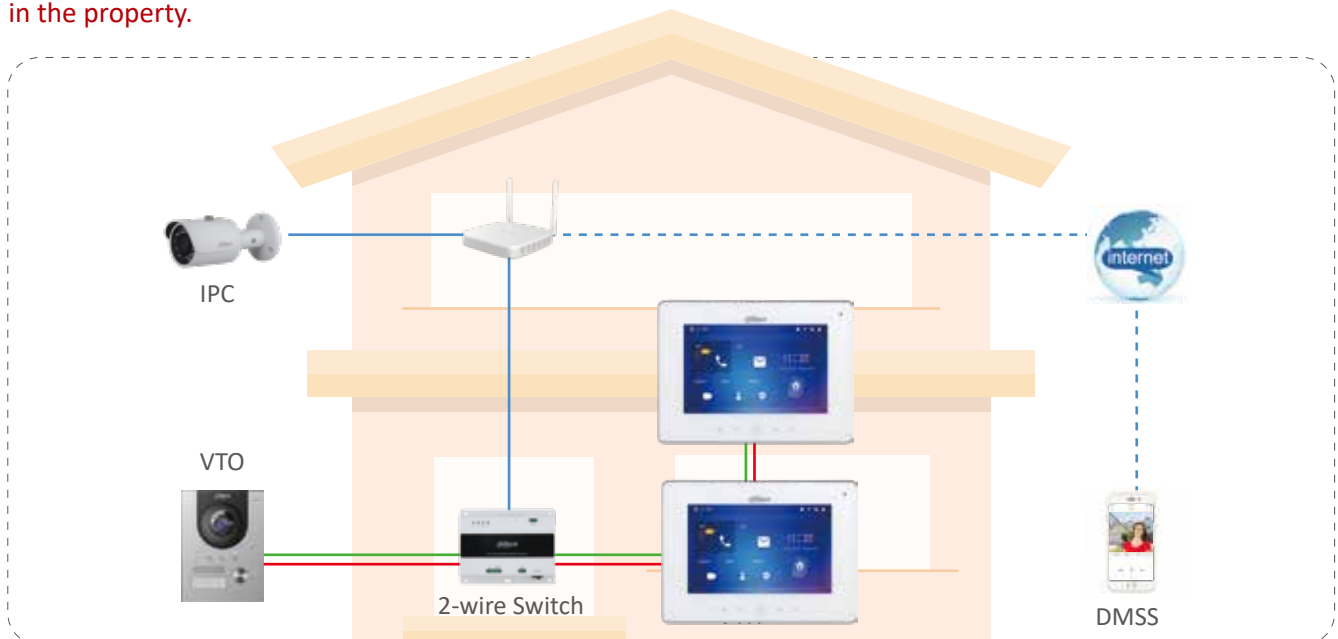

Based on TCP/IP, its audio and video quality are similar to normal RJ45 IP system.

Rich Function Extensions

Mobile app, CCTV surveillance.

Strong Third Party Integration

Standard SIP protocol offers strong integration capabilities.

Overview

The 2-wire solution can easily adapt to environments with multiple wiring, enabling all digital functions in the property.

The one button call system enables convenient communication between visitors and residents of small apartments.