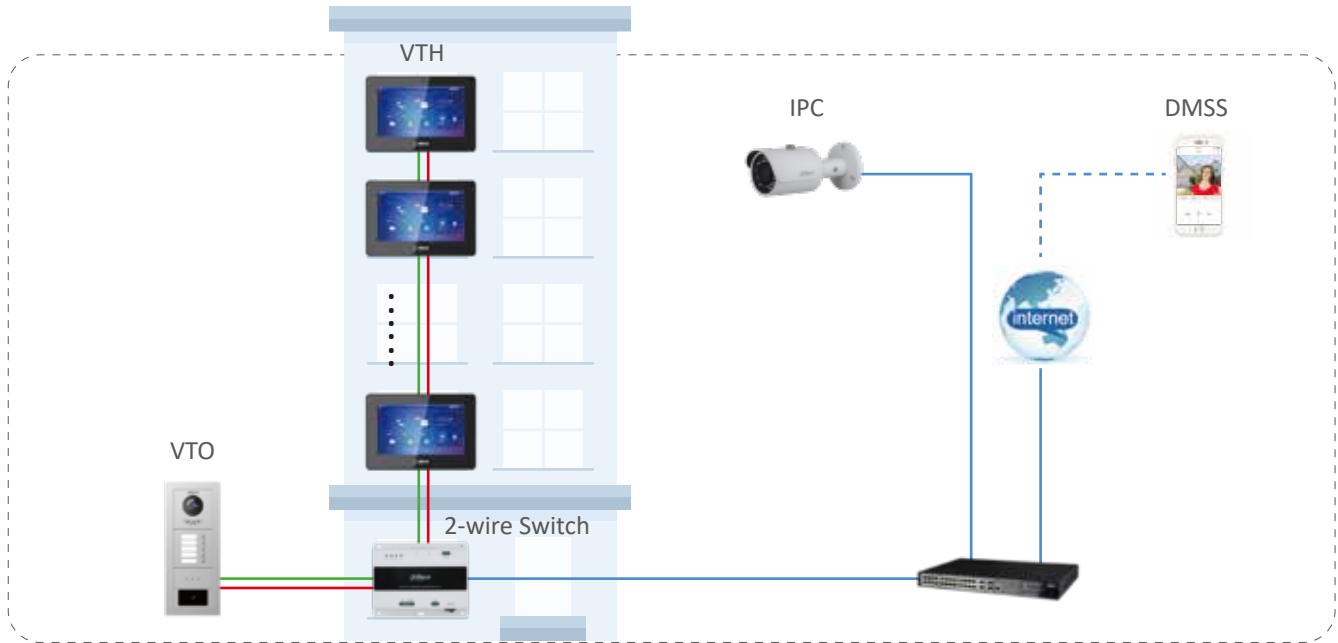

Highlights

Flexible 2-wire Cabling

The non-polarized 2-wire cabling system with brand new bus-based cascading technology greatly improves cable utilization rate and reduces power supply wiring.

HD Digital Signal

Based on TCP/IP, its audio and video quality are similar to normal RJ45 IP system.

Rich Function Extensions

Mobile app, CCTV surveillance.

Strong Third Party Integration

Standard SIP protocol offers strong integration capabilities.

Overview

The 2-wire solution can easily adapt to environments with multiple wiring, enabling all digital functions in the property.

The one button call system enables convenient communication between visitors and residents of small apartments.