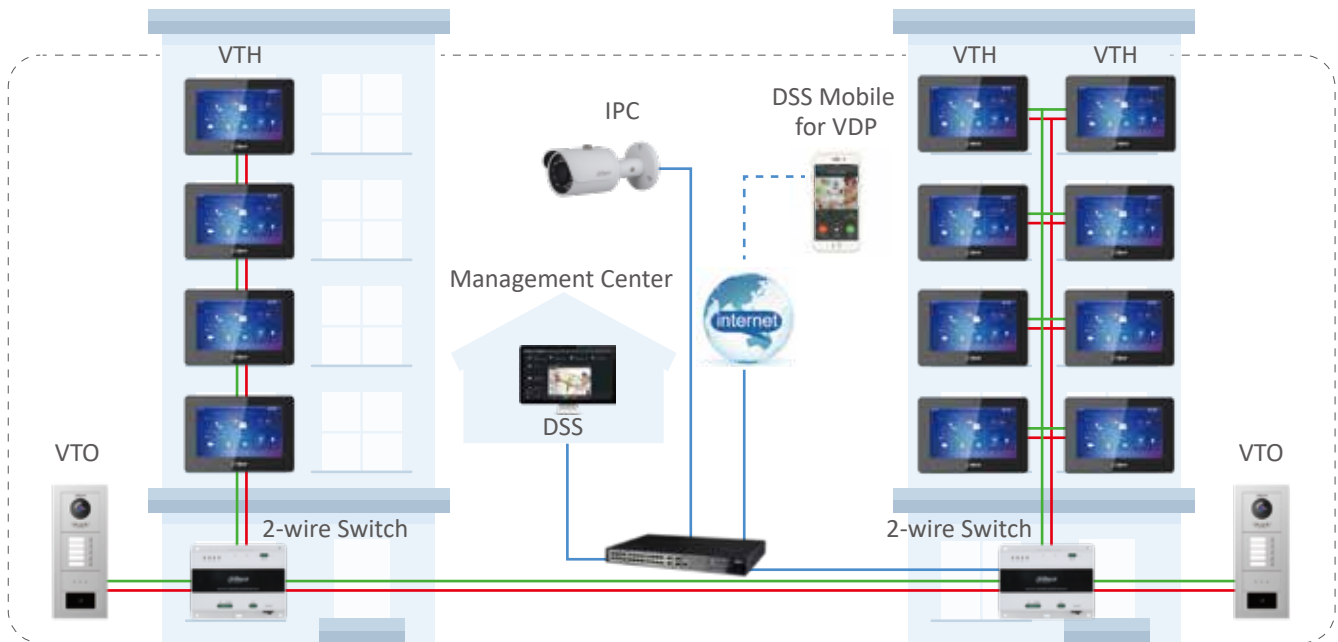

Based on TCP/IP, its audio and video quality are similar to normal RJ45 IP system.

Rich Function Extensions

Mobile app, CCTV surveillance.

Strong Third Party Integration

Standard SIP protocol offers strong integration capabilities.

Overview

The 2-wire solution can easily adapt to environments with multiple wiring, enabling all digital functions in the property.

The one button call system enables convenient communication between visitors and residents of small apartments.

The IP Apartment Solution provides a large-scale system with rich functionality.

| Application Scenarios

Apartment

Villa

Office Building