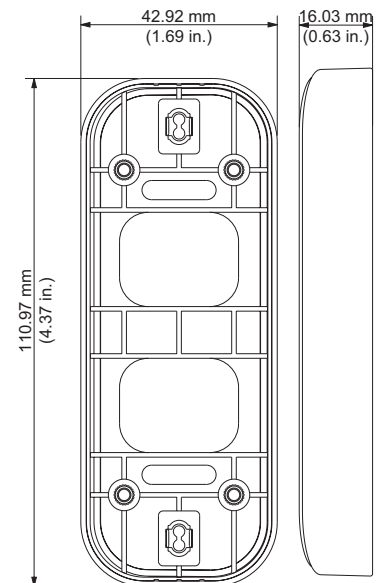

Angled Mounting Brackets

Compatible with DHI-DB11 WiFi Video Doorbell

- Horizontal-angled Bracket Alters Doorbell View by 15°
- Vertical-angled Bracket Alters Doorbell View by 5°
- Stack Up to Three Brackets
- Surface-mount

Technical Specifications

Material	PC and ABS	
Color	Black	
Angle	Horizontal	15°, stack three (3) for a maximum angle of 45°
	Vertical	5°, stack three (3) for a maximum angle of 15°
Dimensions (W x H x D)		
Horizontal Bracket	110.97 mm x 42.92 mm x 16.03 mm (4.37 in. x 1.69 in. x 0.63 in.)	
Vertical Bracket	110.95 mm x 42.97 mm x 14.98 mm (4.37 in. x 1.69 in. x 0.59 in.)	
Packaging	129.0 mm x 53.0 mm x 47.0 mm (5.08 in. x 2.09 in. x 1.85 in.)	
Gross Weight	0.83 kg (1.83 lb)	

Dimensions (mm/in.)

Horizontal Bracket

Vertical Bracket