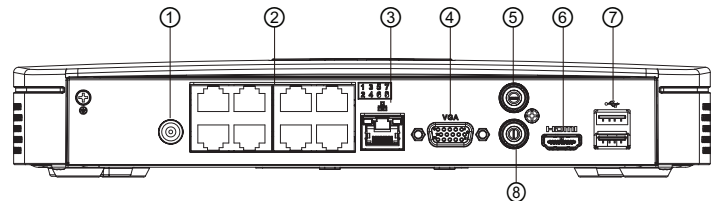

Package Contents (individual devices ship with the following:)

Product	Material
Network Cameras	Printed Manual Printed Regulatory Guide Plastic Wall Anchors with Screws (x3) Mounting Template Waterproof Ethernet Connector
Storage Device	Quick Network Guide Printed Manual Printed Regulatory Guide Mouse Power Adapter with Power Cord Ethernet Cable, RJ45 Rubber Feet (x4)

Camera Accessories

Optional:

PFA130-E
Junction Box

PFB203W
Wall Mount

PFA152-E
Pole Mount

DH-PFM321D-US
Power Adapter

Junction Mount	Wall Mount	Pole Mount
PFA130-E	PFB203W	PFB152-E+PFA203W

Dimensions (mm/in.) - 4 MP Network Camera

Dimensions (mm/in.) - 4K NVR

Rear Panel - 4K NVR

1	Power Input	5	Audio Out, RCA
2	PoE Ports, RJ-45 (x8)	6	HDMI Output
3	Network Port, RJ-45	7	USB Ports (x2)
4	VGA Output	8	MIC In, RCA