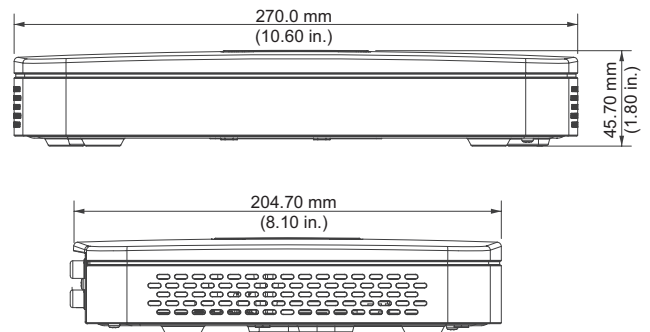

Package Contents (individual devices ship with the following:)

Product	Material
Network Cameras	Printed Manual Printed Regulatory Guide Plastic Wall Anchors with Screws (x3) Mounting Template Waterproof Ethernet Connector
Storage Device	Quick Network Guide Printed Manual Printed Regulatory Guide Mouse Power Adapter with Power Cord Ethernet Cable, RJ45 Rubber Feet (x4)

Camera Accessories

Optional:

PFA130-E
Junction Box

PFB203W
Wall Mount

PFA152-E
Pole Mount

DH-PFM321D-US
Power Adapter

Junction Mount	Wall Mount	Pole Mount
PFA130-E	PFB203W	PFB152-E+PFA203W

Dimensions (mm/in.) - 4 MP Network Camera

Dimensions (mm/in.) - 4K NVR

Rear Panel - 4K NVR

1	Power Input	5	Audio Out, RCA
2	PoE Ports, RJ-45 (x8)	6	HDMI Output
3	Network Port, RJ-45	7	USB Ports (x2)
4	VGA Output	8	MIC In, RCA