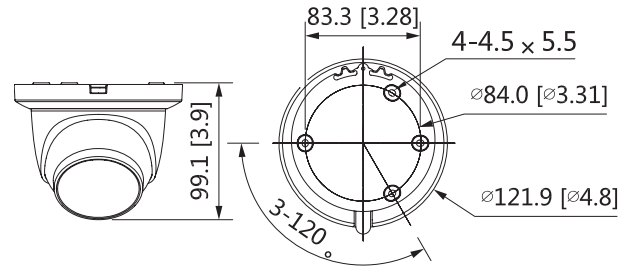

Camera Accessories

Optional:

PFA130-E
Junction Box

PFB203W
Wall Mount

PFA152-E
Pole Mount

DH-PFM321D-US
Power Adapter

Junction Mount	Wall Mount	Pole Mount
PFA130-E	PFB203W	PFB152-E+PFA203W

Dimensions (mm/in.) - 4 MP Network Camera

Dimensions (mm/in.) - 4K NVR

Rear Panel - 4K NVR

1	Power Input	5	Audio Out, RCA
2	PoE Ports, RJ-45 (x8)	6	HDMI Output
3	Network Port, RJ-45	7	USB Ports (x2)
4	VGA Output	8	MIC In, RCA